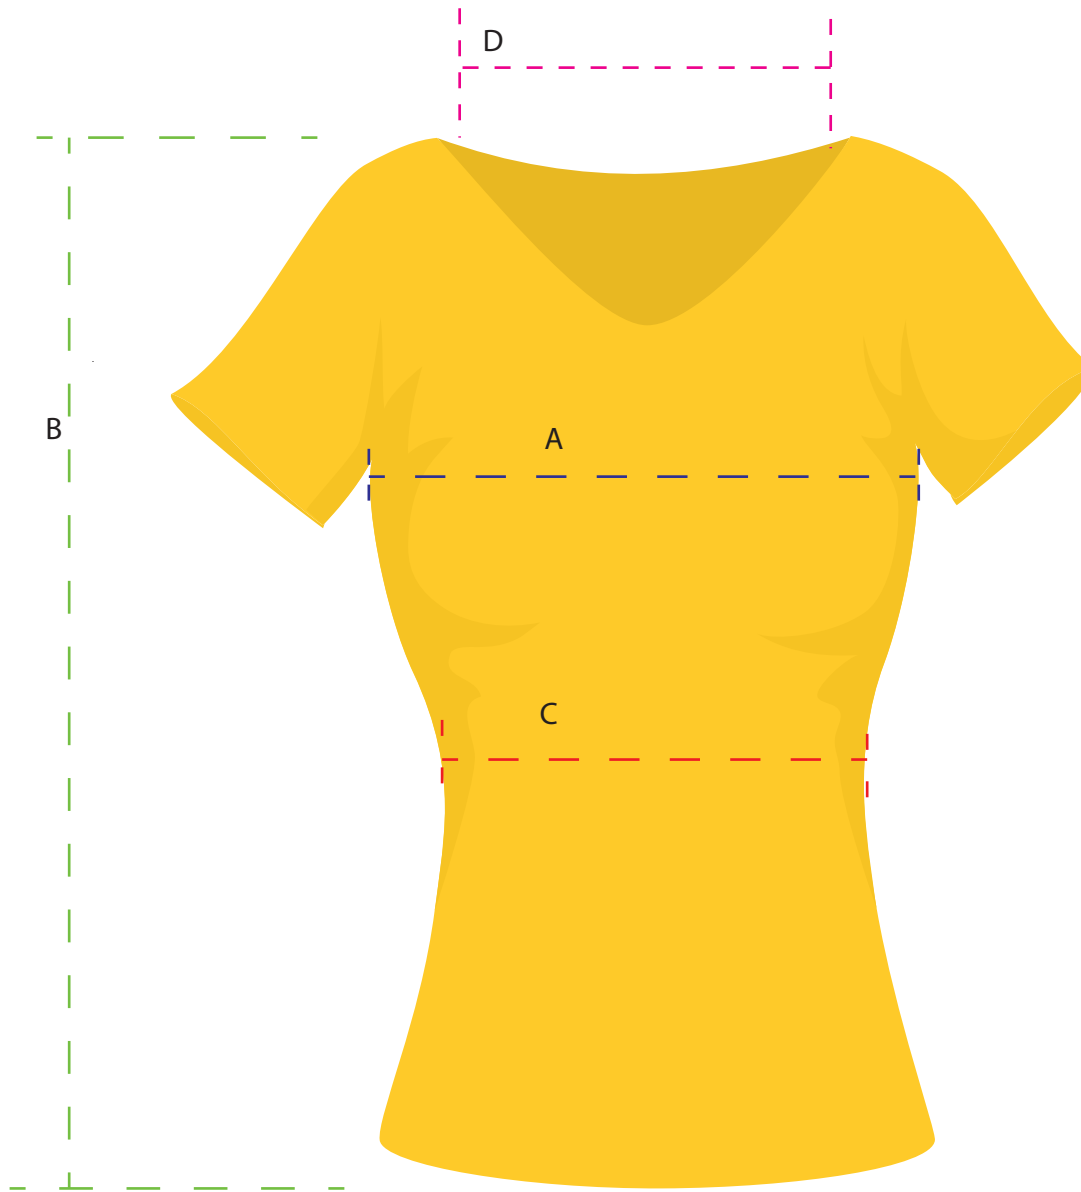

GATO TECH TEE MEN

	XS	S	M	L	XL
A	47	50	52	55	59
B	68	70	72,5	75,5	78,5
C	43	46	48	51	55
D	17	17	18	18	19

All in centimeters

GATO TECH TEE WOMEN

	XS	S	M	L	XL
	34	36	38	40	42
A	45	47	49	52	55
B	63.5	65.5	68	70	73
C	40	41.5	43	47	50
D	10.5	10.5	11.5	11.5	12.5

All in centimeters