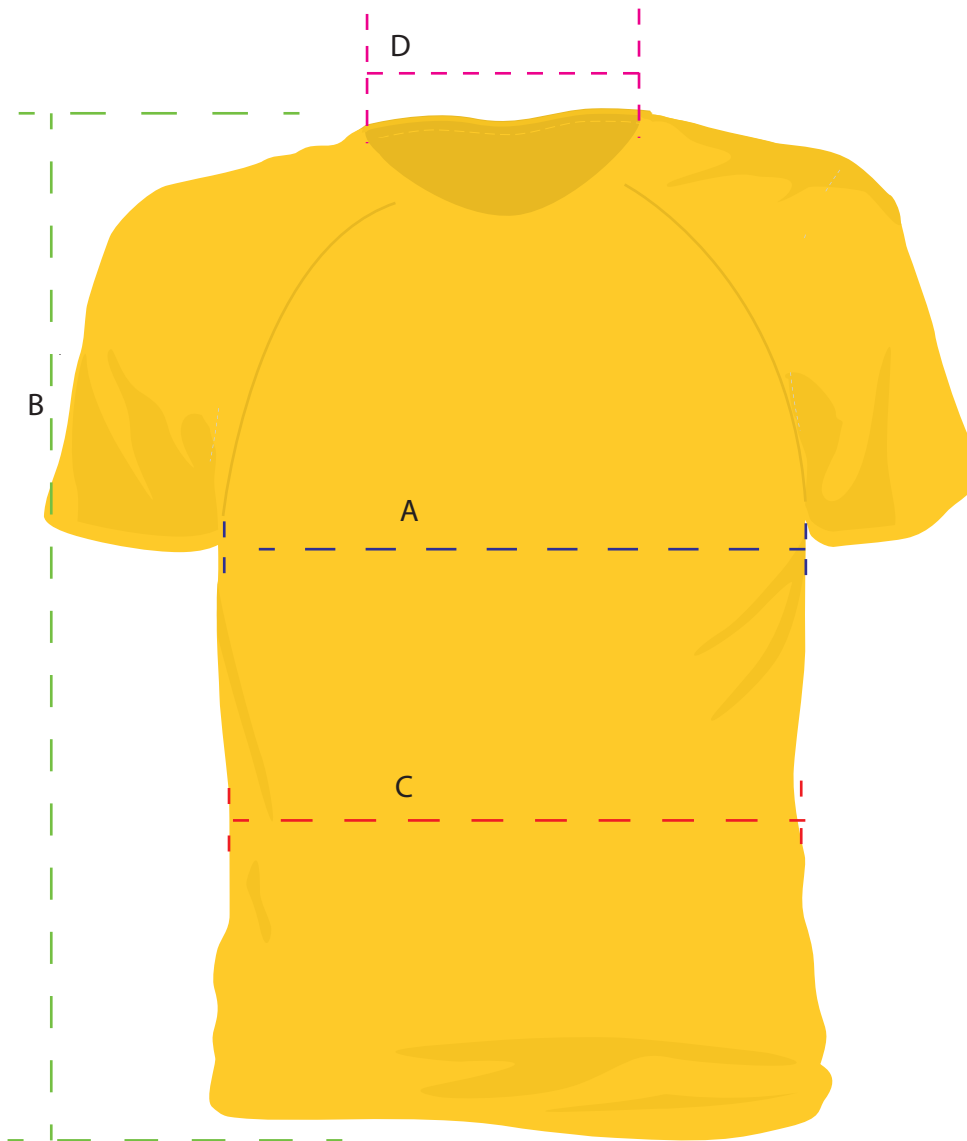

GATO TECH TEE MEN

	XS	S	M	L	XL
A	47	50	52	55	59
B	68	70	72,5	75,5	78,5
C	43	46	48	51	55
D	17	17	18	18	19

All in centimeters

GATO TECH TEE WOMEN

	XS	S	M	L	XL
	34	36	38	40	42
A	45	47	49	52	55
B	63.5	65.5	68	70	73
C	40	41.5	43	47	50
D	10.5	10.5	11.5	11.5	12.5

All in centimeters